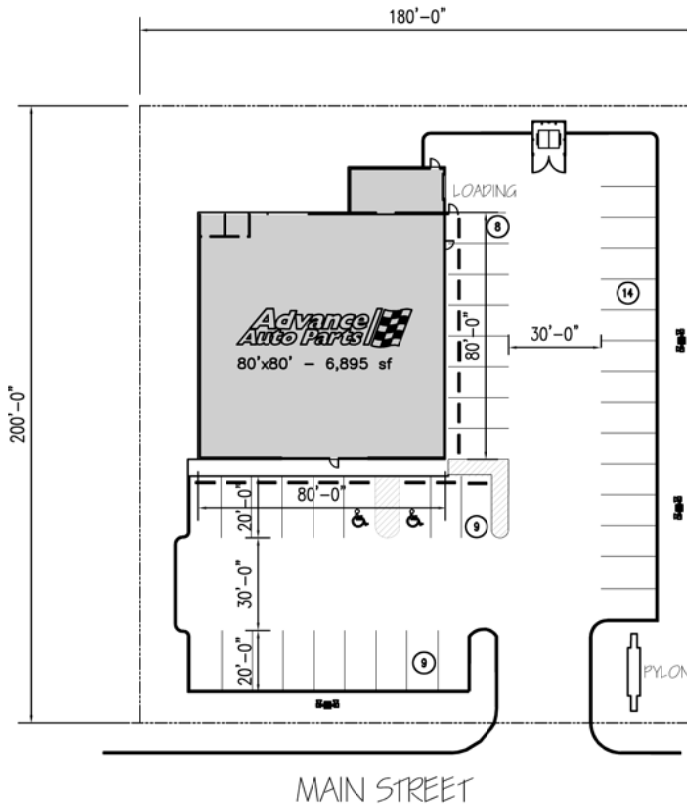

# 80 X 80 - PROTOTYPICAL SITE PLAN EXAMPLES

80 X 80 CORNER OPTION

NOT TO SCALE

80 X 80 MID-BLOCK OPTION

NOT TO SCALE

NOTE: MINIMUM PARKING  
REQ. 28.

FOR REFERENCE ONLY- SITE PLANS ARE REPRESENTATIONS OF THE PREFERRED LAYOUTS FOR AAP PROTOTYPES. ALL SITE BOUNDARIES AND SET BACKS WILL VARY DUE TO SPECIFIC SITE CONSTRAINTS AND LOCAL JURISDICTIONS. THE DEVELOPER SHOULD ADJUST AND REVISE ACCORDINGLY.