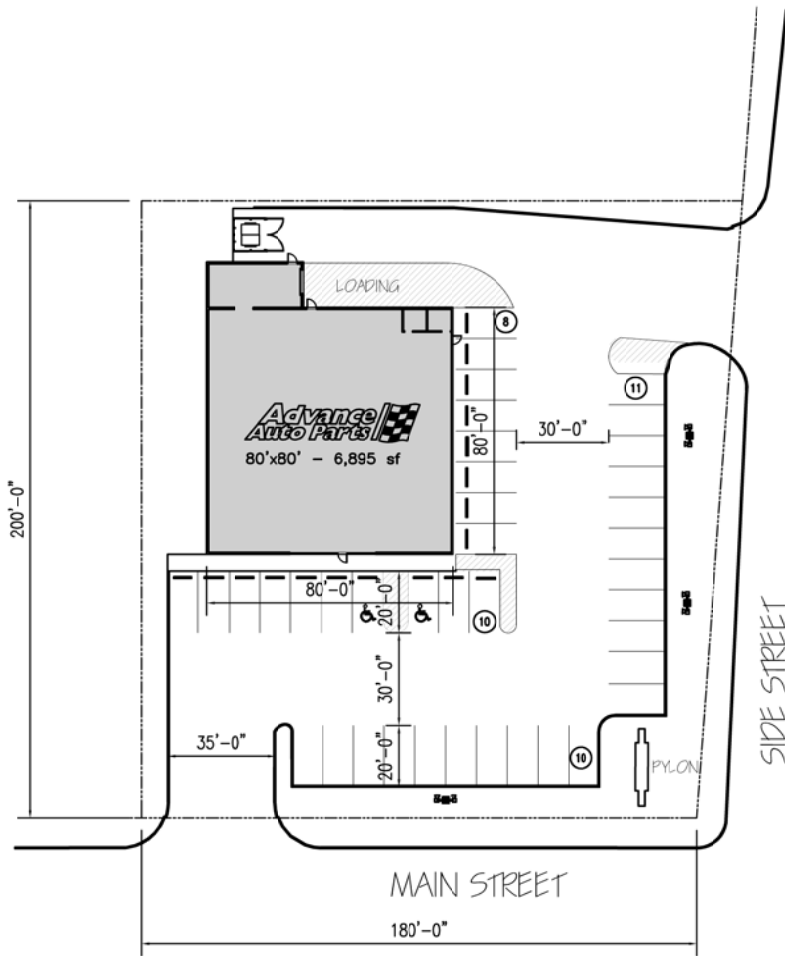

# 80 X 80 - PROTOTYPICAL SITE PLAN EXAMPLES

80 X 80 CORNER OPTION

NOT TO SCALE

80 X 80 MID-BLOCK OPTION

NOT TO SCALE

NOTE: MINIMUM PARKING  
REQ. 28.

FOR REFERENCE ONLY- SITE PLANS ARE REPRESENTATIONS OF THE PREFERRED LAYOUTS FOR AAP PROTOTYPES. ALL SITE BOUNDARIES AND SET BACKS WILL VARY DUE TO SPECIFIC SITE CONSTRAINTS AND LOCAL JURISDICTIONS. THE DEVELOPER SHOULD ADJUST AND REVISE ACCORDINGLY.