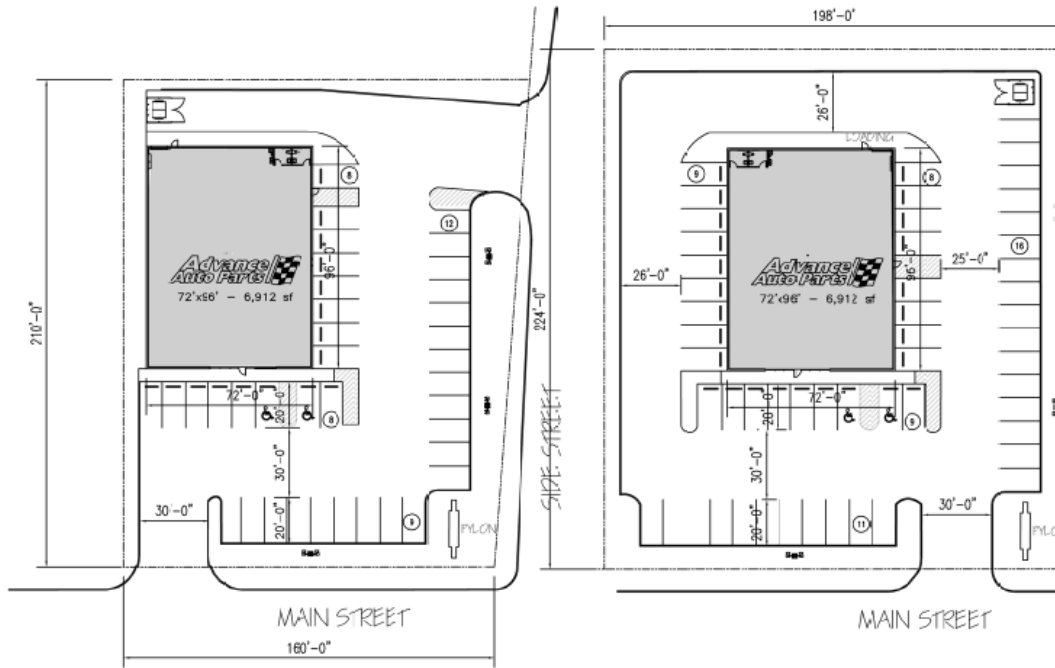

# 72 x 96 PROTOTYPICAL SITE PLAN EXAMPLES

72 X 96 CORNER OPTION

NOT TO SCALE

72 X 96 MID-BLOCK OPTION

NOT TO SCALE

NOTE: MINIMUM PARKING  
REQ. 28.

FOR REFERENCE ONLY- SITE PLANS ARE REPRESENTATIONS OF THE PREFERRED LAYOUTS FOR AAP PROTOTYPES. ALL SITE BOUNDARIES AND SET BACKS WILL VARY DUE TO SPECIFIC SITE CONSTRAINTS AND LOCAL JURISDICTIONS. THE DEVELOPER SHOULD ADJUST AND REVISE ACCORDINGLY.

72 X 96 SITE PLAN OPTION 05-19-14