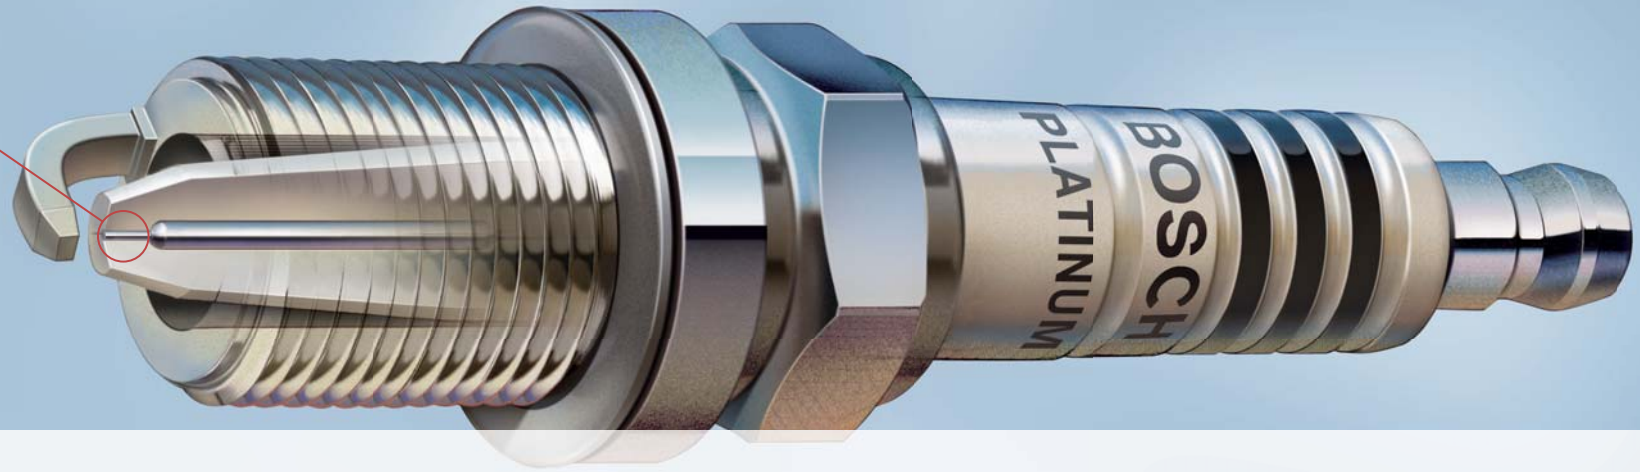

Bosch Platinum Spark Plugs

Only the unique patented Bosch design features a pure platinum center electrode that's heat-fused into an extended ceramic insulator for an airtight seal. Other plugs put platinum alloy just on the tip.

Bosch Platinum Spark Plugs experience reduced electrode gap growth and require a lower ignition voltage, compared to conventional spark plugs. This results in a longer service life and creates a voltage reserve for increased ignition reliability.

www.boschusa.com

Printed in USA
221234 09/05

BOSCH
Invented for life

Pure Platinum Center Electrode

Bosch Exclusive Pure Platinum for Premium Performance

Feature

Pure platinum center electrode, heat-fused into an extended insulator

Heavy-duty tapered ground electrode

Nickel-plated rolled threads

Lower ignition voltage requirement vs. other spark plug designs

Benefit

Reaches self-cleaning temperature only seconds after starting, resulting in smoother acceleration and increased fuel efficiency
Electrode gap remains virtually unchanged throughout spark plug's longer service life; no need to clean or re-gap