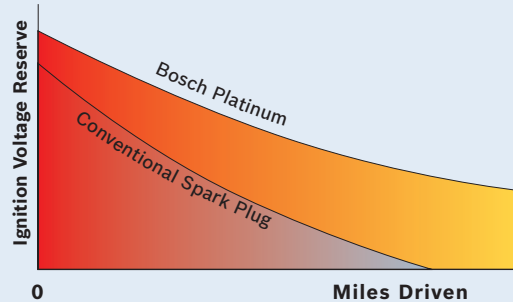

Bosch Platinum Spark Plugs experience reduced electrode gap growth and require a lower ignition voltage, compared to conventional spark plugs. This results in a longer service life and creates a voltage reserve for increased ignition reliability.